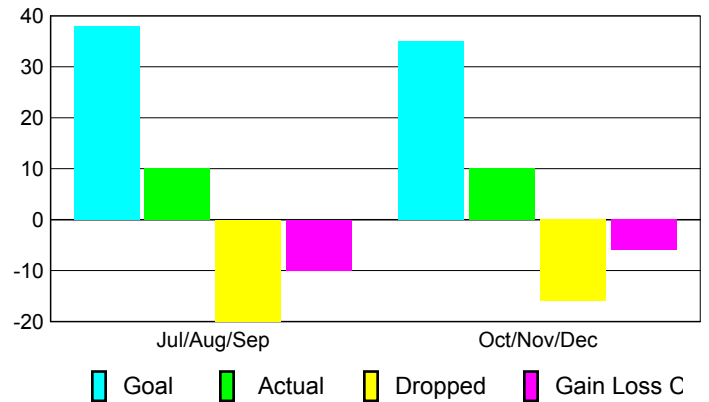

Membership Results 2010-2011

Goal, New, Dropped, Gain/Loss