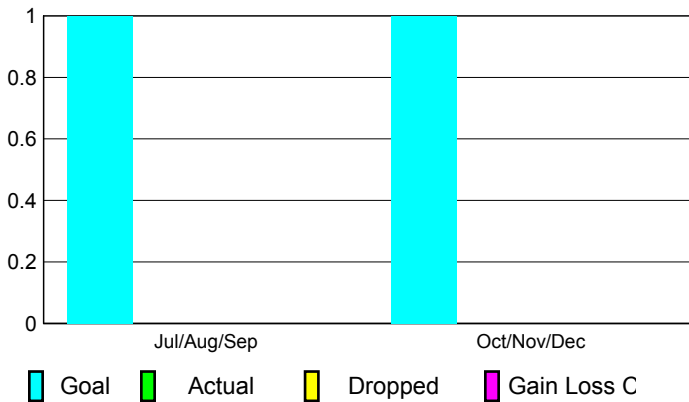

2010-2011 GMT Reports for District (or Undistricted) **District 24 E**

GMT: **STEVEN D SHERER**

Location: **VIRGINIA**

GMT CA: **1**

CLUBS

Club Results
2010-2011

Clubs
2009-2010

Month	New Club Goal	Actual New Clubs	Actual Dropped Clubs	Gain/Loss of Clubs	Gain/Loss of Clubs
Jul/Aug/Sep	1	0	0	0	0
Oct/Nov/Dec	1	0	0	0	0
Totals	2	0	0	0	0

Club Results 2010-2011

Goal, New, Dropped, Gain/Loss

Comparison of Club Gain/Loss

Current Year Compared to the Previous Year

YTD Status Quo Clubs 2010-2011

Status Quo Clubs Compared to Status Quo Members

MEMBERSHIP